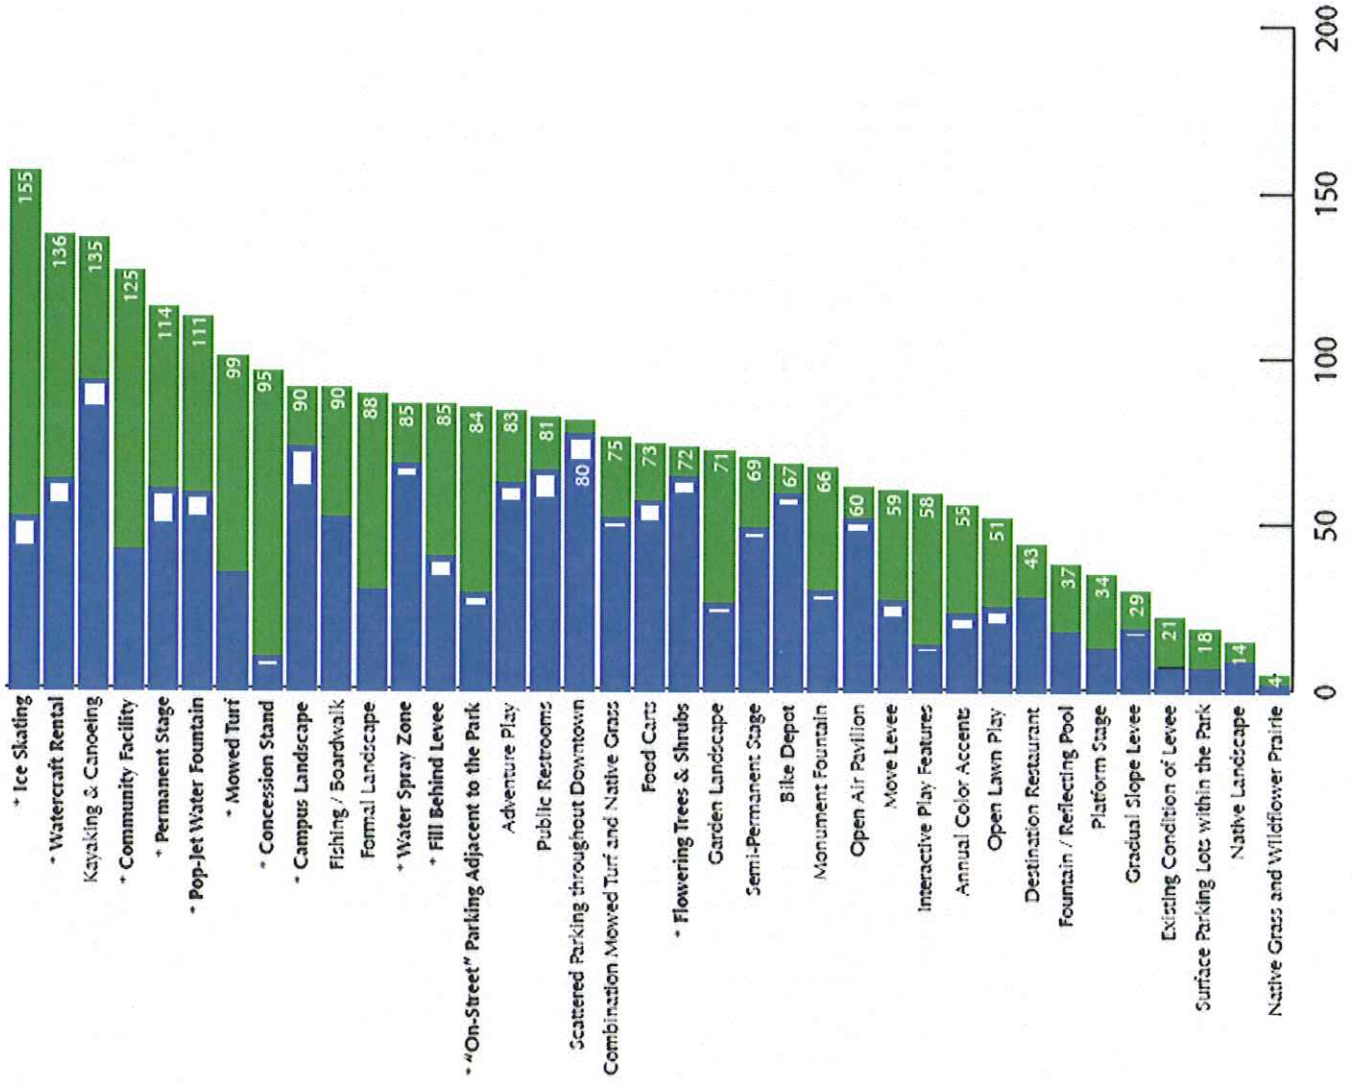

Public Input Priorities

Total Number of Votes Cast per Element

Color Key for
Respondent Groups

General Public

Miamisburg Merchants

High School Students