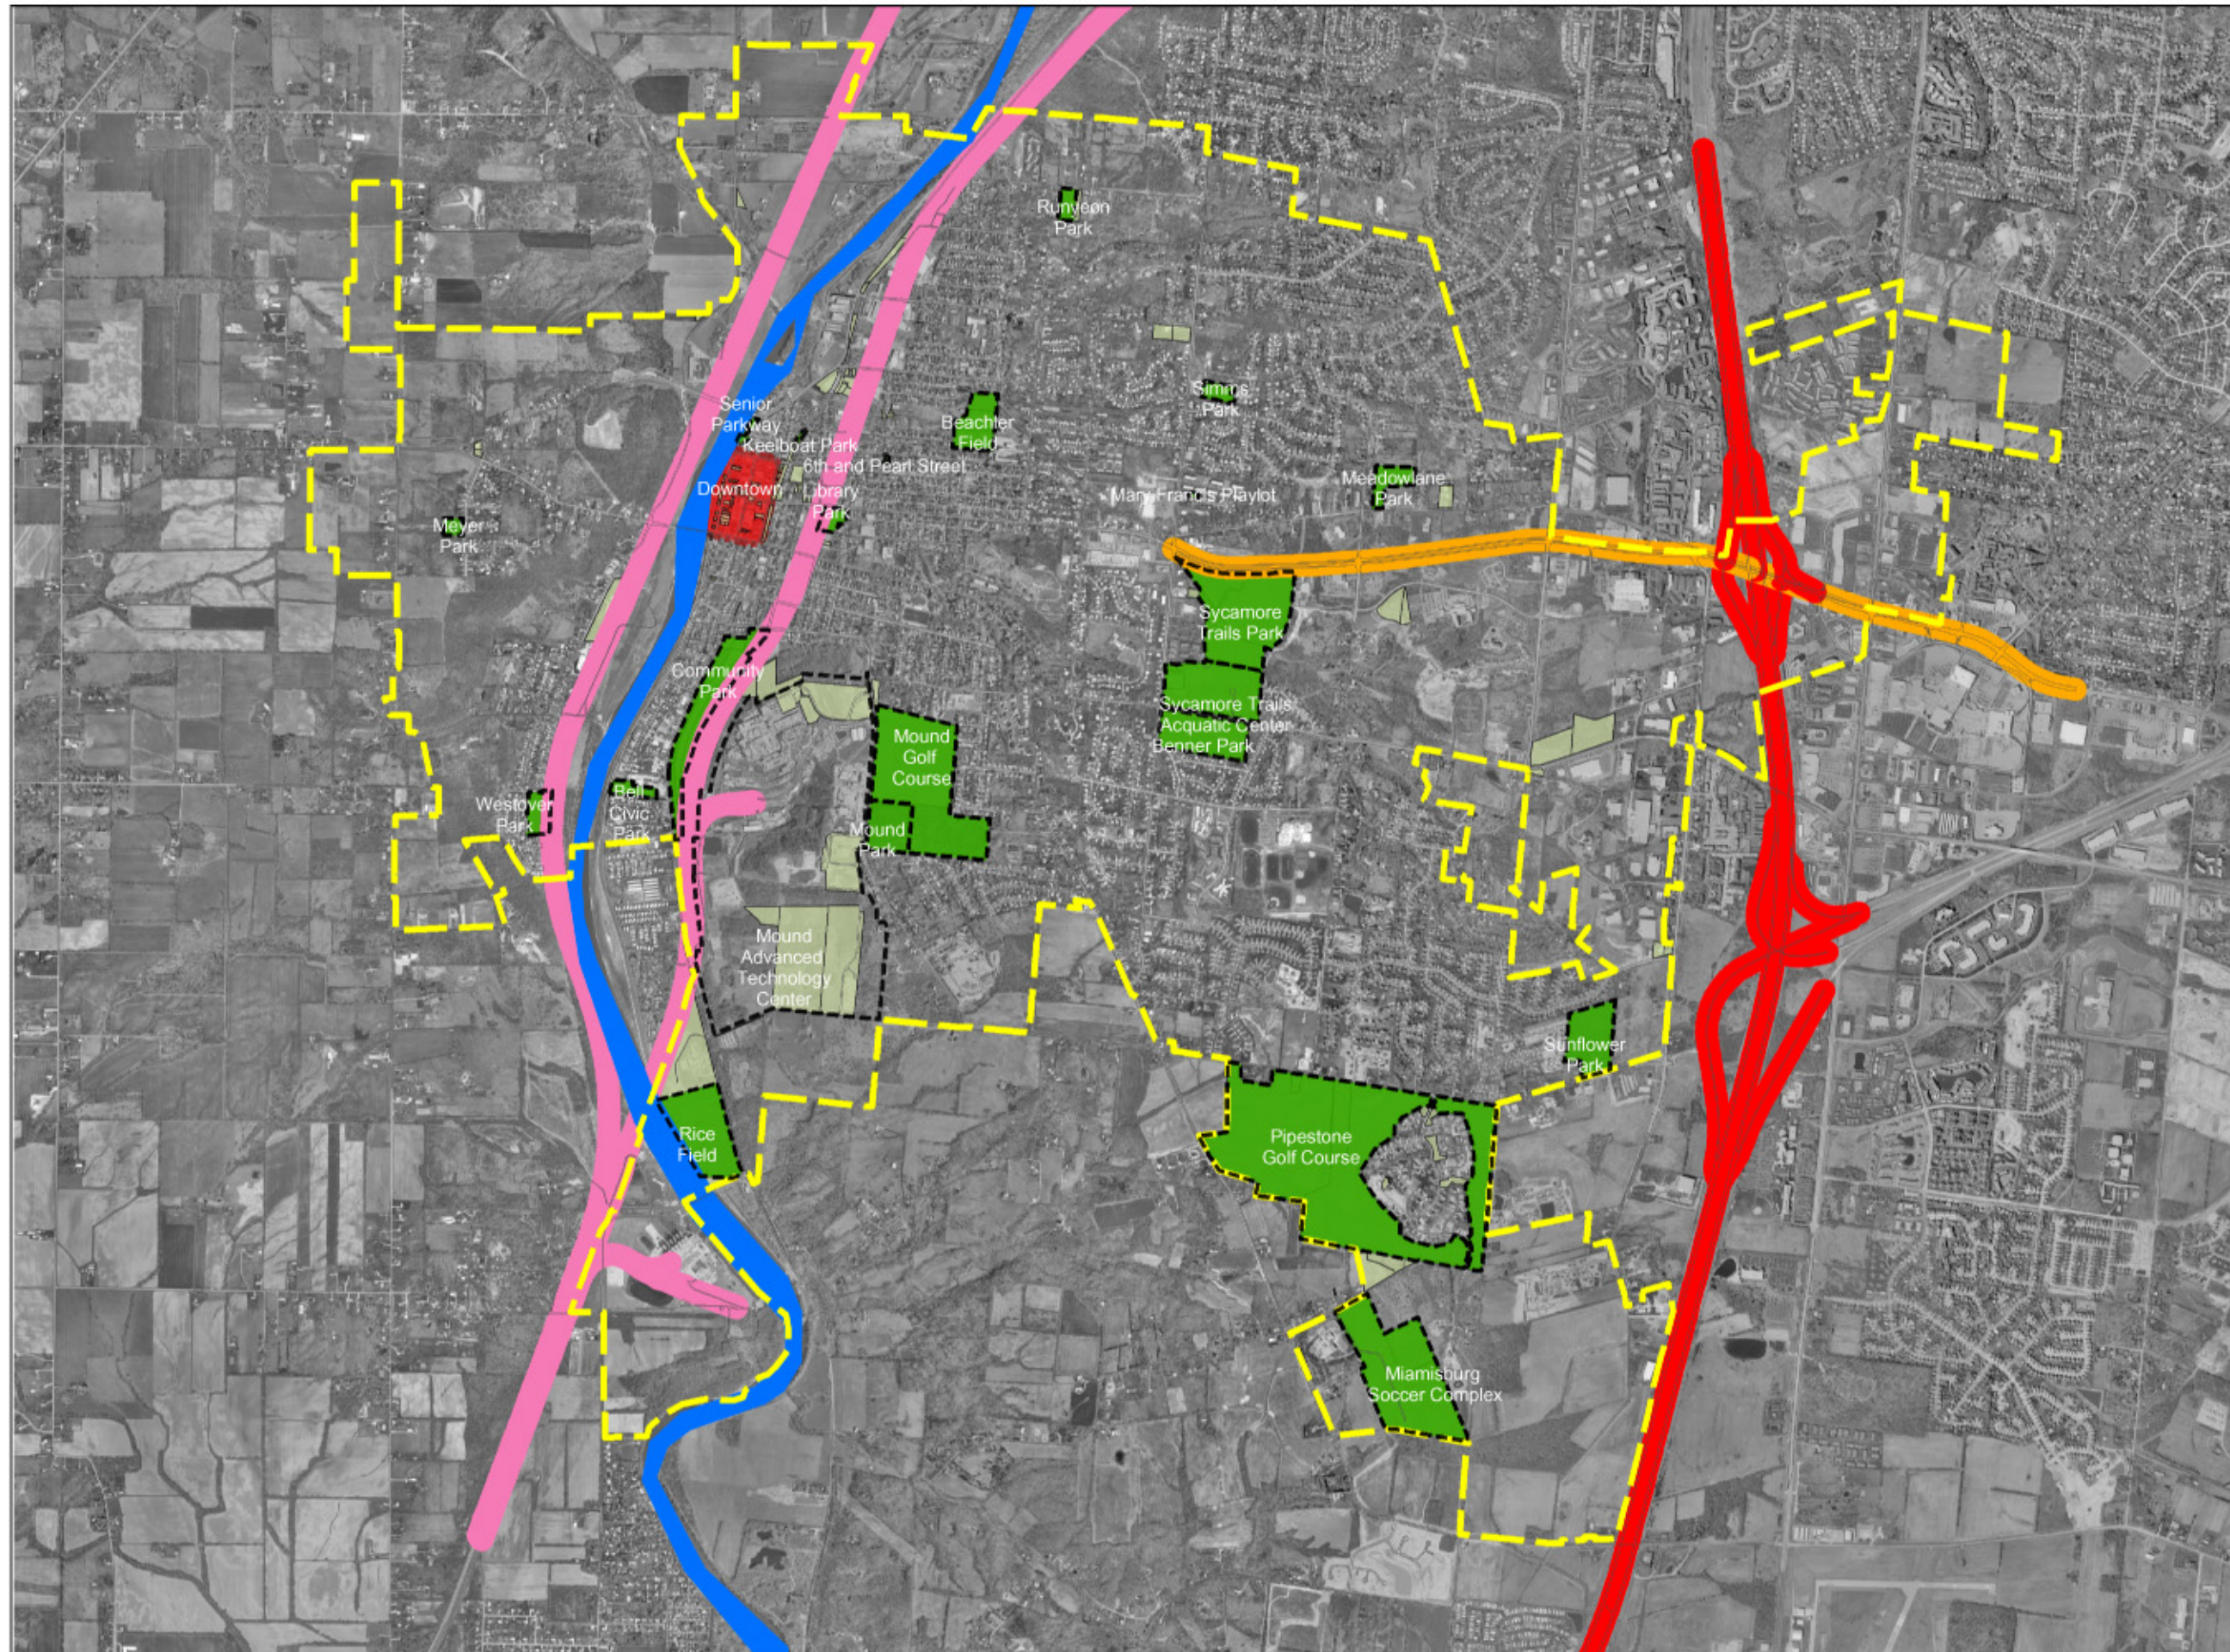

City of Miamisburg Parks & Recreation Strategic Master Plan

Legend

- Miamisburg Corp. Limits
- Downtown Miamisburg
- Edge of Pavement
- City Owned Parcels
- Parks
- Physical Barriers**
- Interstate 75
- State Route 725
- Railroads
- Great Miami River

Physical Barriers