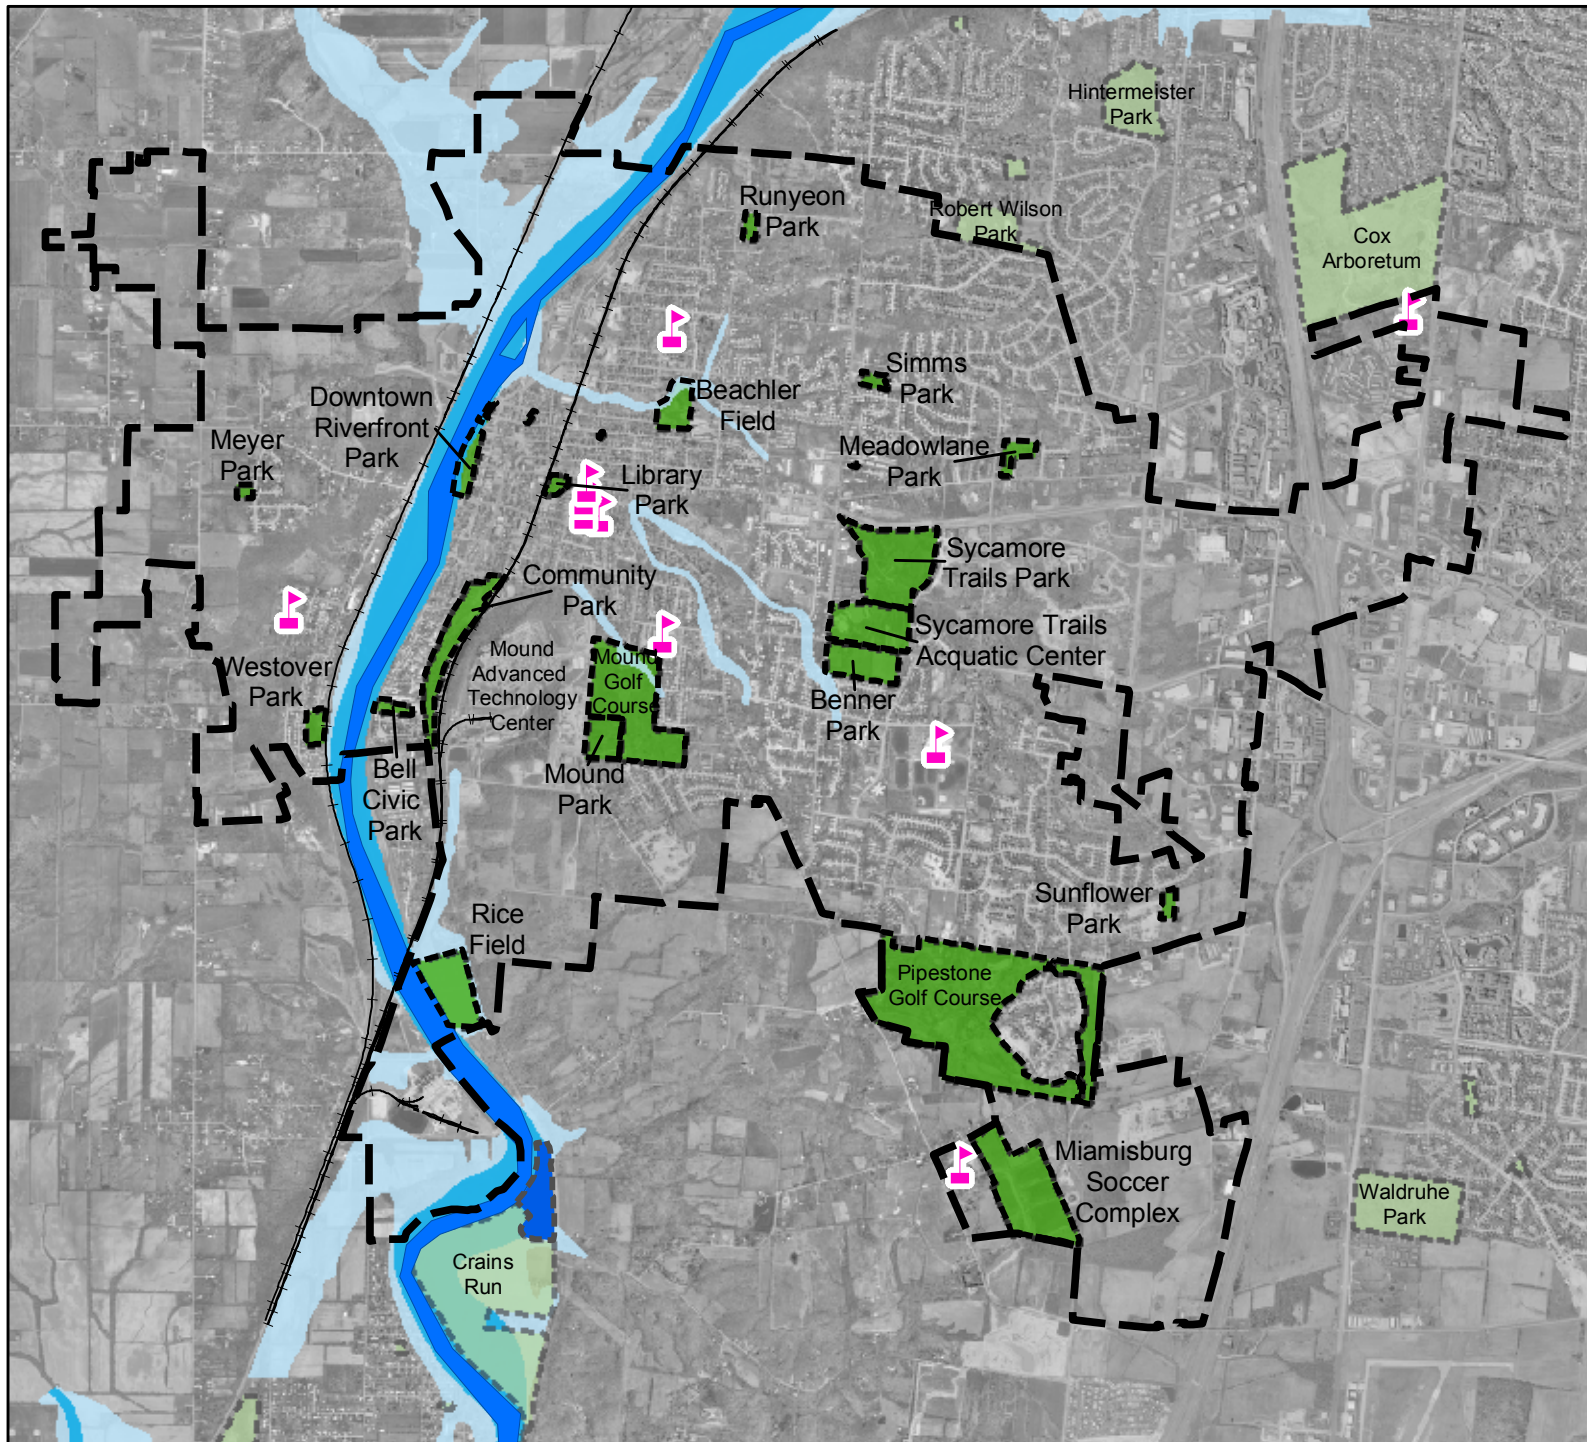

**City of Miamisburg
Parks & Recreation
Strategic Master Plan**

Legend

- Miamisburg Corp. Limits
- Schools
- Railroads
- Great Miami River
- Wellfield Protection Area
- Miamisburg Parks
- Other Parks
- Floodway
- 100 Year Floodplain

**Figure 2
Watershed &
Floodplain**